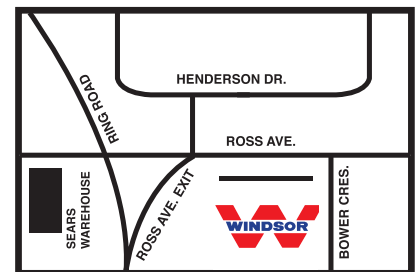

## Windsor Plywood

**920 BOWER CRESCENT  
REGINA • 721-6560**

**Fax: 721-2184 • Toll Free: 1-888-799-6789**

**MON - FRI: 7AM - 6PM • SAT: 8AM - 5PM • SUN: 11AM - 5PM • windsorplywood.com**