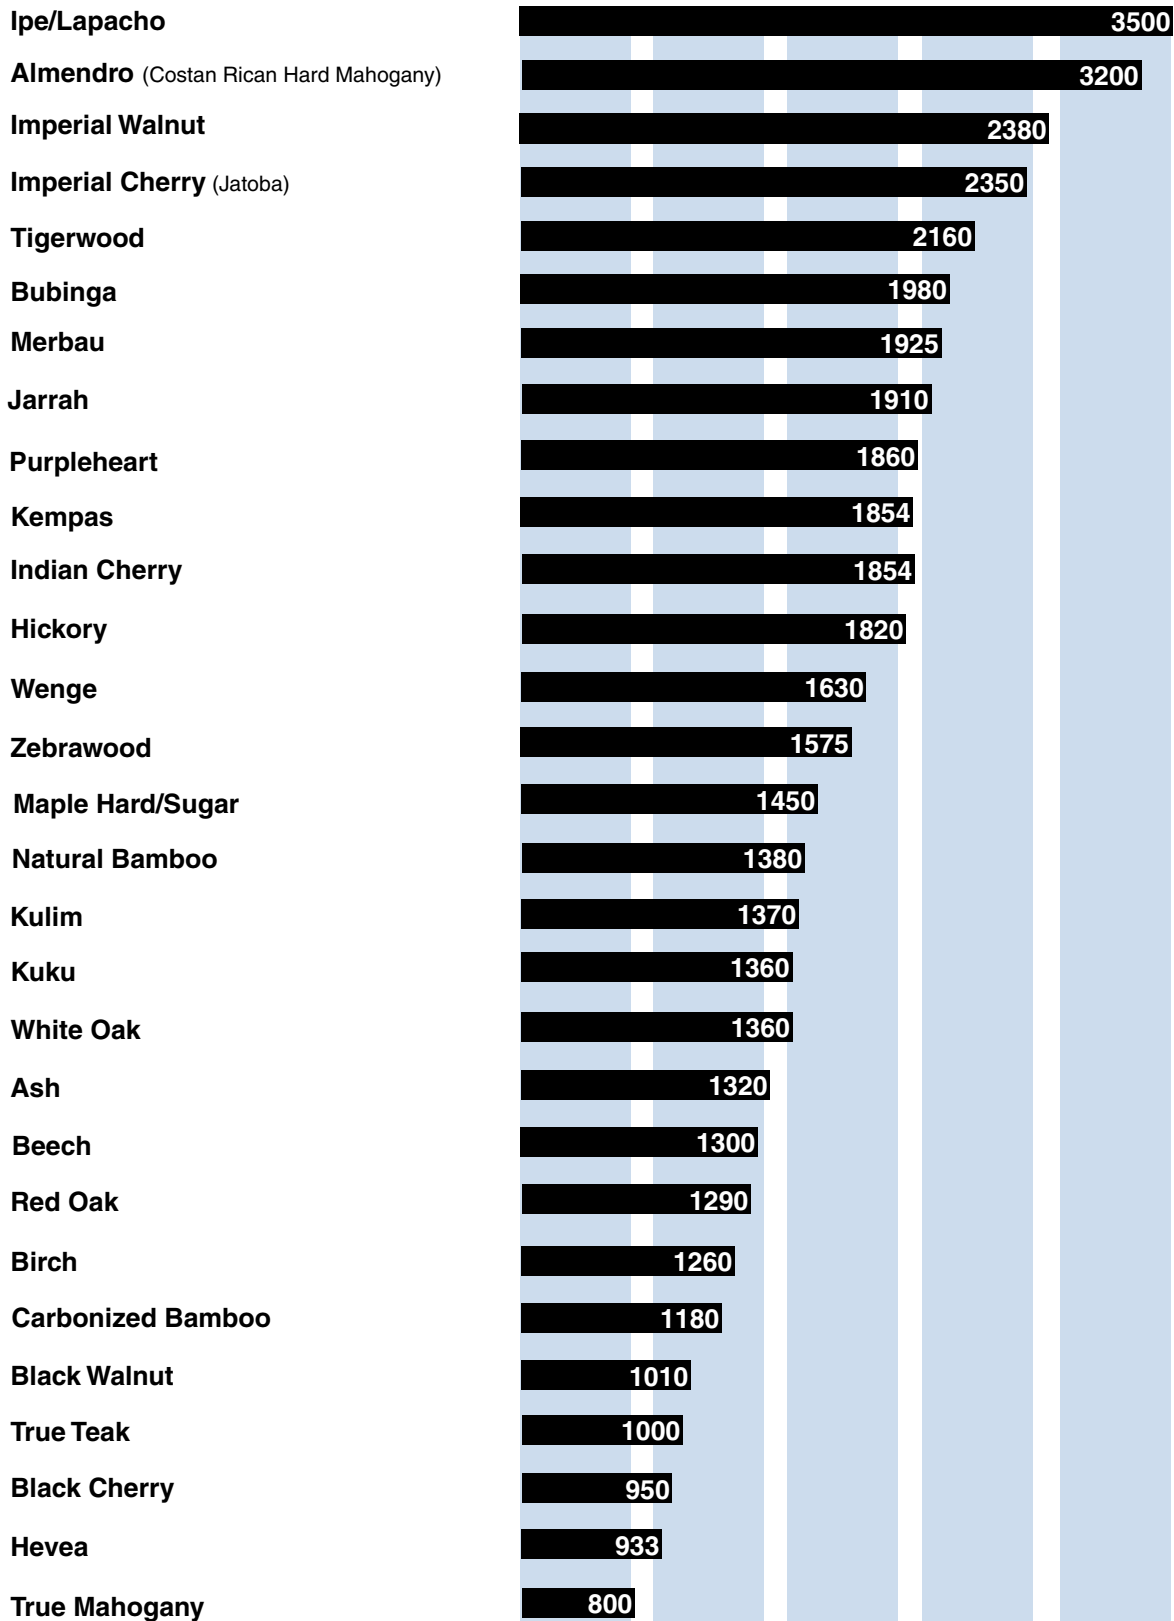

Relative Hardness of Selected **WOOD FLOORING SPECIES**

**The *experts* you
need to know!**

Windsor Plywood