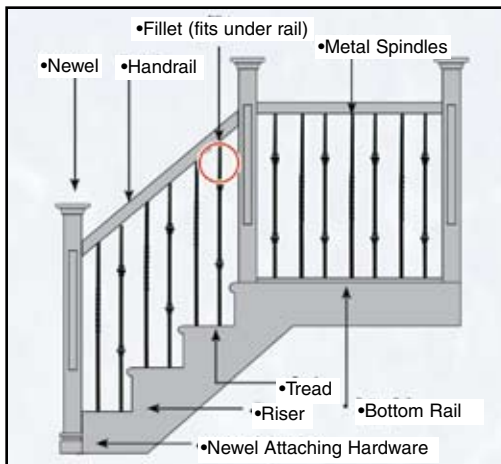

At Windsor we stock everything you'll need to finish the job like a pro!