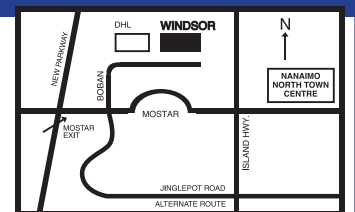

**The *experts* you
need to know!**

Windsor Plywood